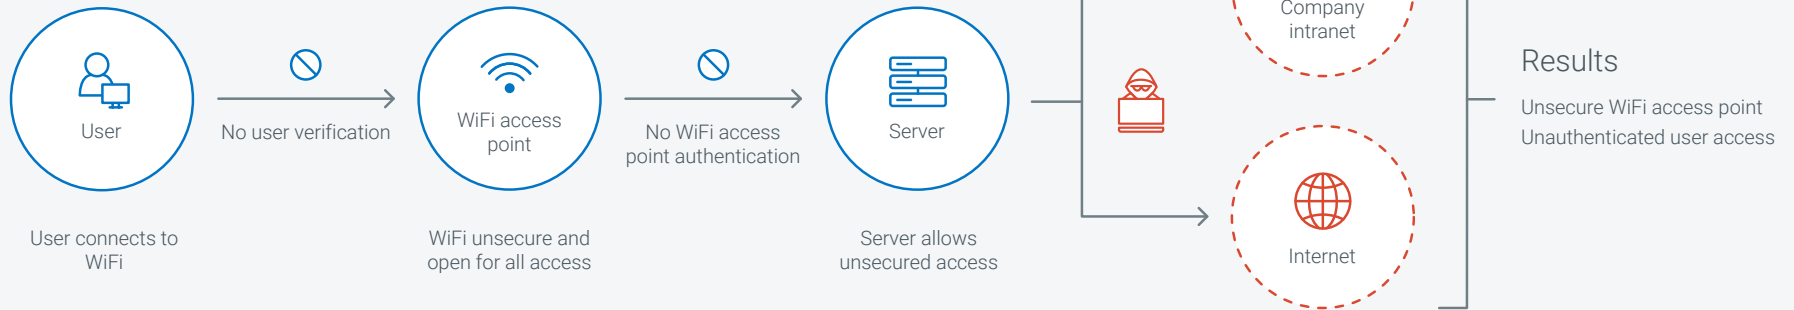

WiFi Access Points

We make it easy to protect your organization's WiFi. The DigiCert PKI Platform gives you greater control over certificate deployment, so it's simple to set up and manage user and device authentication. The result is a secure network with no hassle.

Secure Network (WiFi) Access without PKI

Secure Network (WiFi) Access with PKI