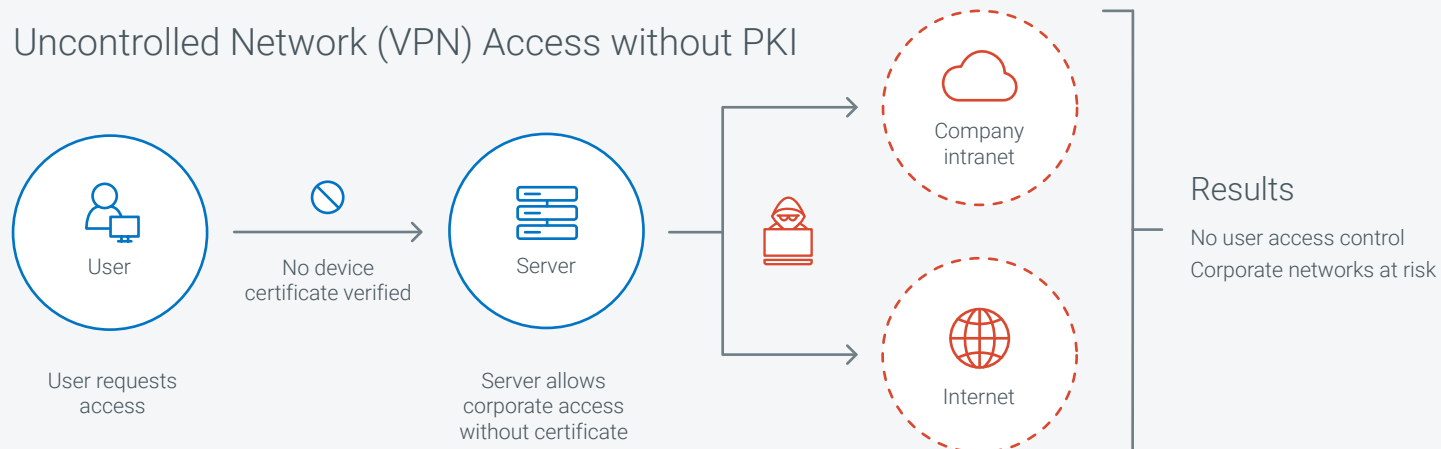

WiFi Access Points

We make it easy to protect your organization's WiFi. The DigiCert PKI Platform gives you greater control over certificate deployment, so it's simple to set up and manage user and device authentication. The result is a secure network with no hassle.

Secure Network (WiFi) Access without PKI

Secure Network (WiFi) Access with PKI