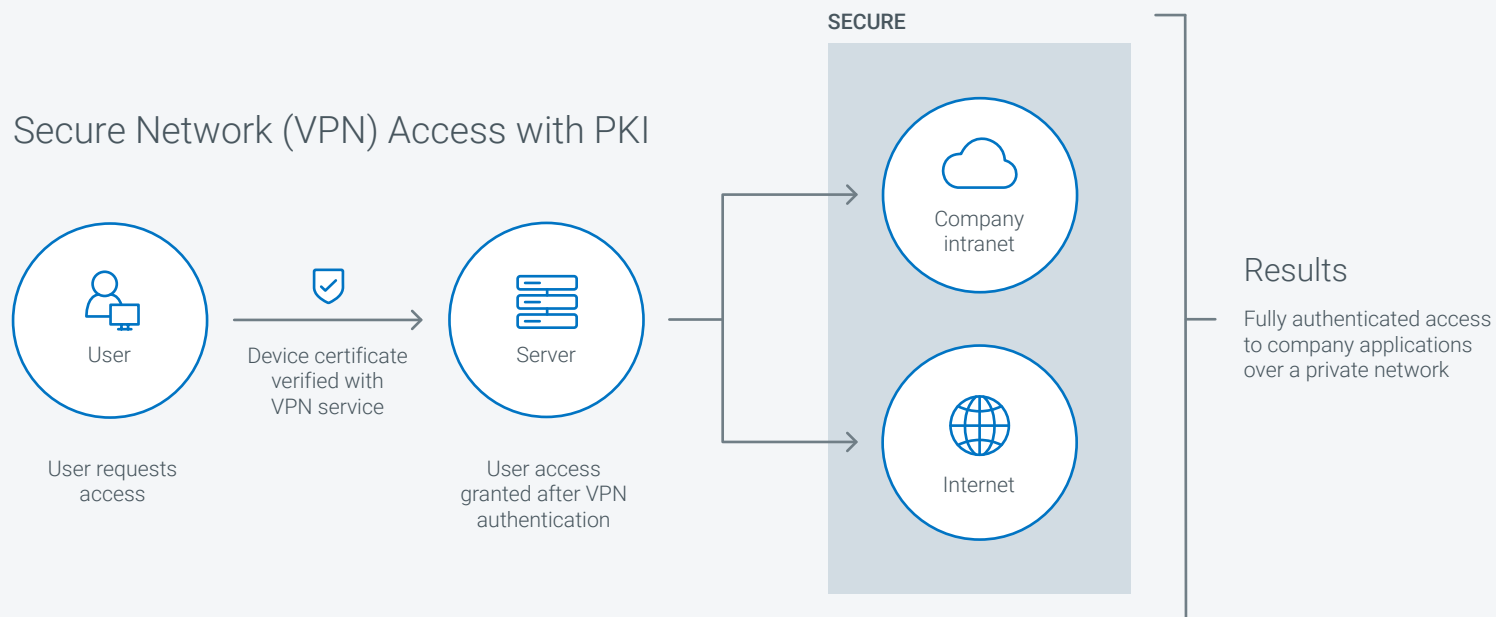

WiFi Access Points

We make it easy to protect your organization's WiFi. The DigiCert PKI Platform gives you greater control over certificate deployment, so it's simple to set up and manage user and device authentication. The result is a secure network with no hassle.

Secure Network (WiFi) Access without PKI

Secure Network (WiFi) Access with PKI